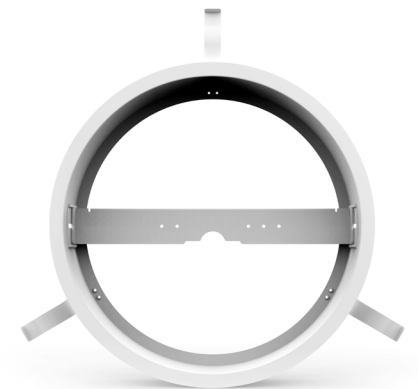

Praktisches Einbaugehäuse mit Lochausschnitt
∅ 290mm für alle SLICE CIRCLE III Modelle!

TIP: Die Einbautiefe der Leuchte kann individuell ein-
gestellt werden.