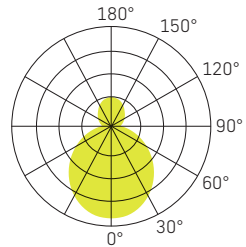

LICHTVERTEILUNGSKURVE