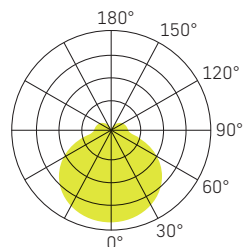

LICHTVERTEILUNGSKURVE