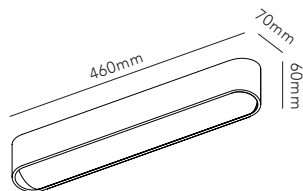

AURA W3

NEW

18W LED - 220-240V - IP20 - CRI >90
Lumen 1980lm (nominal)

BRASS* 2700/3000K	270984	NEW
TITANIUM* 2700/3000K	270983	
ROSE GOLD* 2700/3000K	270982	

DKK	3.436,-	EX VAT / 4.295,-	INCL VAT
SEK	5.212,-	EX VAT / 6.515,-	INCL VAT
EURO	477,-	EX VAT	

WHITE 2700/3000K	270980	NEW
BLACK 2700/3000K	270981	NEW

DKK	2.956,-	EX VAT / 3.695,-	INCL VAT
SEK	4.484,-	EX VAT / 5.605,-	INCL VAT
EURO	411,-	EX VAT