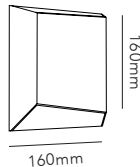

FACET UP/DOWN W1

2x4W LED - 230V - IP54 - CRI >90
Lumen - 720lm (nominal)

WHITE 256394 - out with stock
BLACK 256395

DKK 2.796,- EX VAT / 3.495,- INCL VAT
SEK 4.244,- EX VAT / 5.305,- INCL VAT
EURO 388,- EX VAT