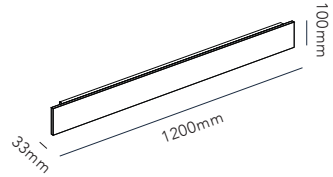

COVER W2

2x30W LED - 230V - IP54 - CRI >90
Lumen - 2020lm

WHITE ^{3000K} 261255 - out with stock
BLACK ^{3000K} 261256 - out with stock

DKK 5.996,- EX VAT / 7.495,- INCL VAT
SEK 9.092,- EX VAT / 11.365,- INCL VAT
EURO 833,- EX VAT