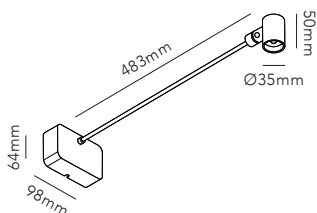

FOCUS GALLERY

4.5W LED - 220-240V - IP20 - CRI >90
Lumen 450lm (nominal)

WHITE 3000K	261670
BLACK 3000K	261671
DKK	1.436,- EX VAT / 1.795,- INCL VAT
SEK	2.180,- EX VAT / 2.725,- INCL VAT
EURO	199,- EX VAT