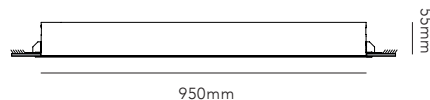

SKY 950

80W LED - 230V - IP20 - CRI >90 - Lumen 5525lm

WHITE 3000K	257732 - out with stock
DKK	12.796,- EX VAT / 15.995,- INCL VAT
SEK	19.388,- EX VAT / 24.235,- INCL VAT
EURO	1777,- EX VAT