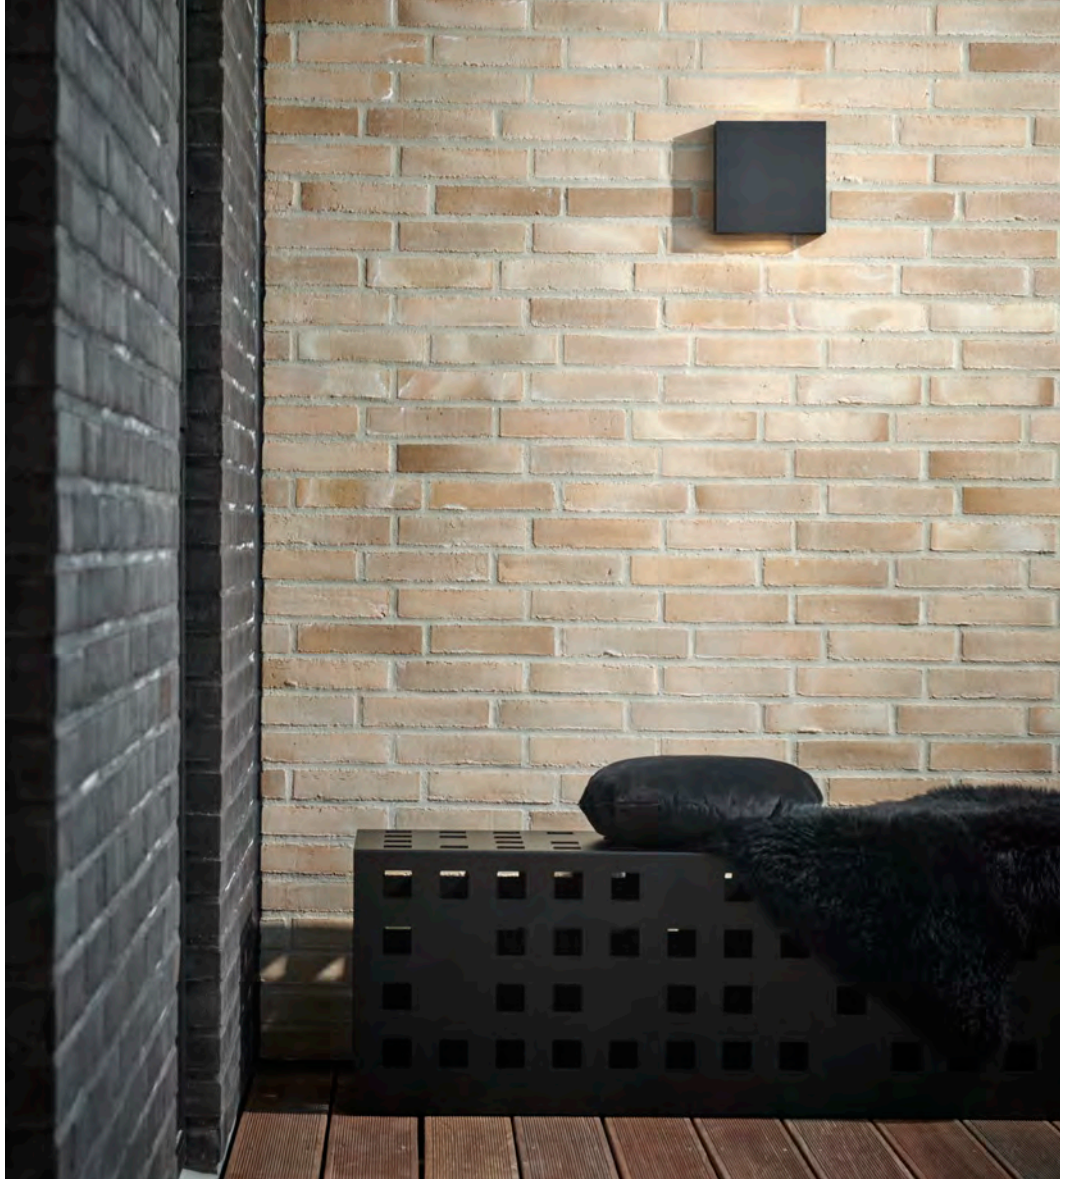

LEFT PAGE COMPACT UP/DOWN / Black
RIGHT PAGE COMPACT UP/DOWN / Black
Design: Ronni Gol