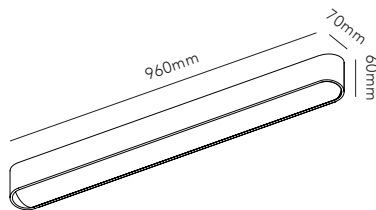

AURA W4

NEW

32W LED - 220-240V - IP20 - CRI >90
Lumen 3520lm (nominal)

WHITE 2700/3000	281090	NEW

DKK	4.796,-	EX VAT / 5.995,-	INCL VAT
SEK	7.268,-	EX VAT / 9.085,-	INCL VAT
EURO	666,-	EX VAT	

All AURA WALL lamps are spaced 10 cm from the wall