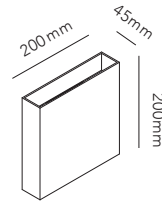

COMPACT UP/DOWN W2

2x6W LED - 230V - IP54 - CRI >90
Lumen 515lm (3000K) / 479lm (2700K)

TITANIUM* 2700/3000K	270016
ROSE GOLD* 2700/3000K	270015

DKK	2.796,- EX VAT / 3.495,- INCL VAT
SEK	4.244,- EX VAT / 5.305,- INCL VAT
EURO	388,- EX VAT

WHITE 2700/3000K	270013
BLACK 2700/3000K	270014

DKK	2.636,- EX VAT / 3.295,- INCL VAT
SEK	3.996,- EX VAT / 4.995,- INCL VAT
EURO	366,- EX VAT