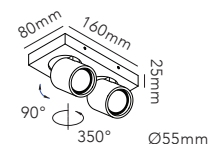

FOCUS MINI 2

2x4W LED - 230V - IP20 - CRI >90
Lumen 540lm (3000K) / 502lm (2700K)

WHITE 2700K	270050
BLACK 2700K	270051
WHITE 3000K	261606
BLACK 3000K	261607

DKK	1.756,- EX VAT / 2.195,- INCL VAT
SEK	2.668,- EX VAT / 3.335,- INCL VAT
EURO	244,- EX VAT