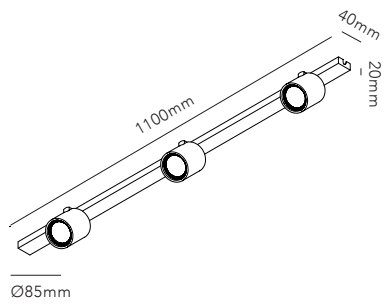

FOCUS+ L1100

3x10W LED - 230V - IP20 - CRI >90
Lumen 2220lm (3000K) / 2065lm (2700K)

WHITE 2700K	270280
BLACK 2700K	270281
WHITE 3000K	261644
BLACK 3000K	261645

DKK	3.996,- EX VAT / 4.995,- INCL VAT
SEK	6.060,- EX VAT / 7.575,- INCL VAT
EURO	555,- EX VAT