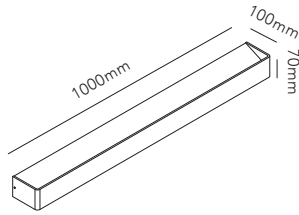

MOOD 4

25W LED - 230V - IP20 - CRI >90 - Lumen 2235lm

WHITE 3000K	261075
BLACK 3000K	261077 - out with stock
DKK	3.436,- EX VAT / 4.295,- INCL VAT
SEK	5.212,- EX VAT / 6.515,- INCL VAT
EURO	477,- EX VAT