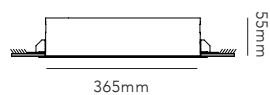

SKY 365

24W LED - 230V - IP20 - CRI >90 - Lumen 1645lm

WHITE 3000K	257723
DKK	2.956,- EX VAT / 3.695,- INCL VAT
SEK	4.484,- EX VAT / 5.605,- INCL VAT
EURO	411,- EX VAT