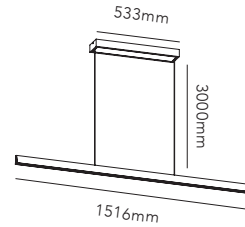

EDGE LINEAR S1500

NEW

15W+30W LED - 220-240V - IP20 - CRI >90
Lumen 2700lm

BRASS* 2700-5000K	270563	NEW
CARB. BLACK* 2700-5000K	270560	NEW
TITANIUM* 2700-5000K	270561	
ROSE GOLD* 2700-5000K	270562	

DKK	9.596,- EX VAT / 11.995,- INCL VAT
SEK	14.540,- EX VAT / 18.175,- INCL VAT
EURO	1.333,- EX VAT