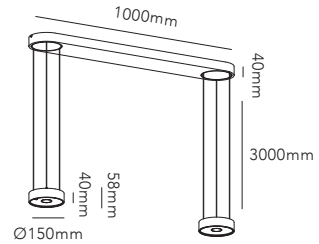

ORBIT PENDANT 2

2X10W LED - 220-240V - IP20 - CRI >90
Lumen 1800lm

TITANIUM* 2700-5000K	270735
ROSE GOLD* 2700-5000K	270736

DKK	13.596,- EX VAT / 16.995,- INCL VAT
SEK	20.604,- EX VAT / 25.755,- INCL VAT
EURO	1.888,- EX VAT

LIGHT-POINT.COM