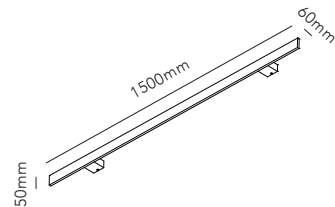

STICK 150

30W LED - 230V - IP54 - CRI >90 - Lumen - 2645lm

GOLD* ³⁰⁰⁰	256507 - out with stock
DKK	2.956,- EX VAT / 3.695,- INCL VAT
SEK	4.484,- EX VAT / 5.605,- INCL VAT
EURO	411,- EX VAT