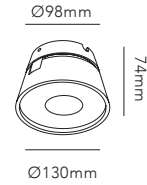

VANTAGE

224