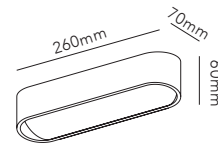

AURA W2

NEW

15W LED - 220-240V - IP20 - CRI >90
Lumen 1540lm (nominal)

BRASS* 2700/3000K	270974	NEW
TITANIUM* 2700/3000K	270973	
ROSE GOLD* 2700/3000K	270972	

DKK	2.556,-	EX VAT / 3.195,-	INCL VAT
SEK	3.876,-	EX VAT / 4.845,-	INCL VAT
EURO	355,-	EX VAT	

WHITE 2700/3000K	270970
BLACK 2700/3000K	270971

DKK	2.236,-	EX VAT / 2.795,-	INCL VAT
SEK	3.388,-	EX VAT / 4.235,-	INCL VAT
EURO	311,-	EX VAT