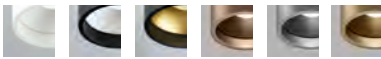

* Anodized surfaces are not recommended for outdoor use. Anodized surfaces may vary ±10%.