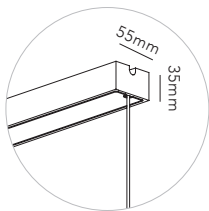

Pendant height up to 3 m.
* Anodized surfaces may vary ±10%.

General measurements for all three sizes:

OPTIC LINEAR L1000

3x6W LED - 220-240V - IP20 - CRI >90
Lumen 1260lm

TITANIUM* 2700/3000K	270901
ROSE GOLD* 2700/3000K	270902
CARB. BLACK* 2700/3000K	270900