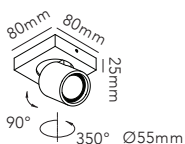

FOCUS MINI 1

4W LED - 230V - IP20 - CRI >90
Lumen 270lm (3000K) / 251lm (2700K)

WHITE 2700K	270040
BLACK 2700K	270041
WHITE 3000K	261600
BLACK 3000K	261601

DKK	1.196,- EX VAT / 1.495,- INCL VAT
SEK	1.820,- EX VAT / 2.275,- INCL VAT
EURO	166,- EX VAT