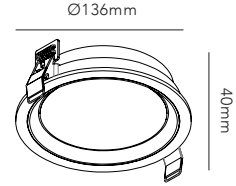

OPTIC IN 1+

10W LED - 230V - IP54 - CRI >90
Lumen 900lm (nominal)

WHITE 2700K	270330
BLACK 2700K	270331

DKK	1.996,- EX VAT / 2.495,- INCL VAT
SEK	3.028,- EX VAT / 3.785,- INCL VAT
EURO	277,- EX VAT