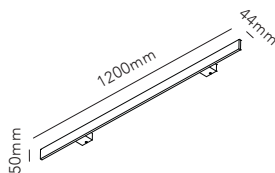

200

STICK 120

30W LED - 230V - IP54 - CRI >90 - Lumen - 2645lm

WHITE ^{3000K}	256500 - out with stock
GOLD* ^{3000K}	256503 - out with stock
DKK	2.556,- EX VAT / 3.195,- INCL VAT
SEK	3.876,- EX VAT / 4.845,- INCL VAT
EURO	355,- EX VAT