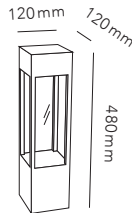

LANTERN G1

8W LED - 230V - IP54 - CRI >90 - Lumen 375lm

BLACK 3000K 257526

DKK	3.436,- EX VAT / 4.295,- INCL VAT
SEK	5.212,- EX VAT / 6.515,- INCL VAT
EURO	477,- EX VAT