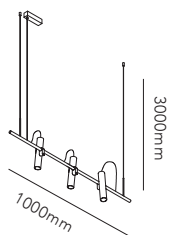

Design: Ronni Gol

Pendant height up to 3 m.

*Anodized surfaces may vary ±10%.

General measurements for all three sizes:

SPIRIT S1000

3x5W LED - 230V - IP20 - CRI >90 - Lumen 1650lm

TITANIUM/BLACK* 270614

2700K