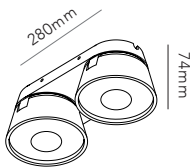

Ø130mm

VANTAGE 2+

NEW

30W LED - 220-240V - IP20 - CRI >90
Lumen 2700lm (nominal)

BRASS* 2700K	270834	NEW
TITANIUM* 2700K	270833	
ROSE GOLD* 2700K	270832	

DKK	5.036,-	EX VAT / 6.295,-	INCL VAT
SEK	7.636,-	EX VAT / 9.545,-	INCL VAT
EURO	699,-	EX VAT	

WHITE 2700K	270830
BLACK 2700K	270831

DKK	4.716,-	EX VAT / 5.895,-	INCL VAT
SEK	7.148,-	EX VAT / 8.935,-	INCL VAT
EURO	655,-	EX VAT