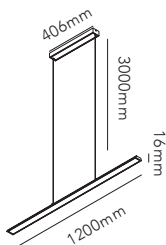

174

SLIM S1200

30W LED - 220-240V - IP20 - CRI >90 - Lumen 1830lm

WHITE 2700/3000K	280700
BLACK 2700/3000K	280701

DKK	3.756,- EX VAT / 4.695,- INCL VAT
SEK	5.692,- EX VAT / 7.115,- INCL VAT
EURO	522,- EX VAT