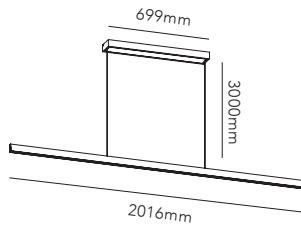

EDGE LINEAR S2000

NEW

20W+40W LED - 220-240V - IP20 - CRI >90
Lumen 3600lm

BRASS* 2700-5000K	270566	NEW
CARB. BLACK* 2700-5000K	270567	NEW
TITANIUM* 2700-5000K	270564	
ROSE GOLD* 2700-5000K	270565	

DKK	11.996,- EX VAT / 14.995,- INCL VAT
SEK	18.180,- EX VAT / 22.725,- INCL VAT
EURO	1.666,- EX VAT

General measurements for all three sizes: