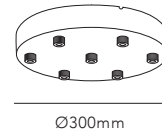

CEILING BASE Ø300 7 PENDANTS

WHITE	280533 - out with stock
BLACK	280534
DKK	1.996,- EX VAT / 2.495,- INCL VAT
SEK	3.028,- EX VAT / 3.785,- INCL VAT
EURO	277,- EX VAT