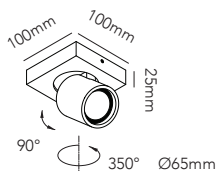

FOCUS LINE / Black
Design: Ronni Gol

FOCUS 1

6W LED - 230V - IP20 - CRI >90
Lumen 375lm (3000K) / 349lm (2700K)

WHITE 2700K	270020
BLACK 2700K	270021
WHITE 3000K	261602
BLACK 3000K	261603

DKK	1.356,- EX VAT / 1.695,- INCL VAT
SEK	2.060,- EX VAT / 2.575,- INCL VAT
EURO	188,- EX VAT