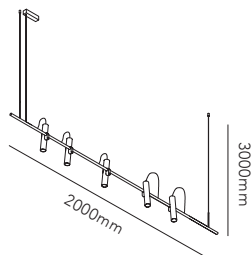

SPIRIT S2000

5x5W LED - 230V - IP20 - CRI >90 - Lumen 2750lm

TITANIUM/BLACK* 270634

2700K

ROSE GOLD/BLACK* 270630

2700K

DKK 5.996,- EX VAT / 7.495,- INCL VAT

SEK 9.092,- EX VAT / 11.365,- INCL VAT

EURO 833,- EX VAT