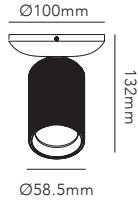

RAW 1

NEW

6W LED - 220-240V - IP54 - CRI >90 - Lumen 510lm

BRASS* 3000K	270953	NEW
TITANIUM* 3000K	270952	
ROSE GOLD* 3000K	270951	
CARB. BLACK* 3000K	270950	

DKK	1.676,-	EX VAT / 2.095,-	INCL VAT
SEK	2.540,-	EX VAT / 3.175,-	INCL VAT
EURO	233,-	EX VAT