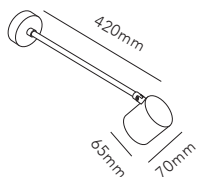

42

CITY L1

6W LED - 230V - IP54 - CRI >90 - Lumen 405lm

BLACK 3000K	257408 - out with stock
DKK	2.396,- EX VAT / 2.995,- INCL VAT
SEK	3.636,- EX VAT / 4.545,- INCL VAT
EURO	333,- EX VAT