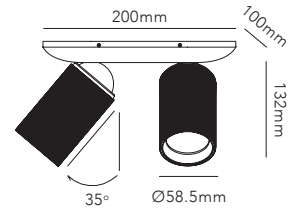

148

RAW 2

NEW

2x6W LED - 230V - IP54 - CRI >90 - Lumen 1050lm

BRASS* 3000K	270959	NEW
TITANIUM* 3000K	270958	
ROSE GOLD* 3000K	270957	
CARB. BLACK* 3000K	270956	

DKK	3.036,-	EX VAT / 3.795,-	INCL VAT
SEK	4.604,-	EX VAT / 5.755,-	INCL VAT
EURO	422,-	EX VAT