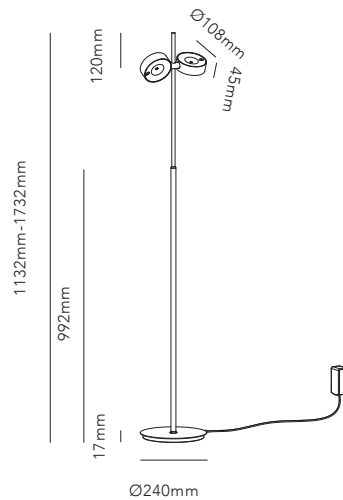

ORBIT FLOOR

Design: Ronni Gol & Nital Patel

TOUCHLESS

- LED
- dim.
- IN DOOR
- IP20

*Anodized surfaces may vary ±10%.

ORBIT FLOOR is height adjustable.
Both spots can be controlled independently from one another.

Dimmable with
- Integrated touchless sensor

ORBIT FLOOR

NEW

4x7.5W LED - 220-240V - IP20 - CRI >90
Lumen 2250lm

BRASS* 2700K	270783	NEW
TITANIUM* 2700K	270781	
ROSE GOLD* 2700K	270780	
CARB. BLACK* 2700K	270782	

DKK	7.596,- EX VAT / 9.495,- INCL VAT
SEK	11.516,- EX VAT / 14.395,- INCL VAT
EURO	1.055,- EX VAT