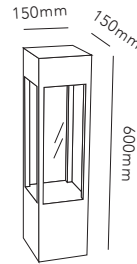

LANTERN G2

12W LED - 230V - IP54 - CRI >90 - Lumen 745lm

BLACK 3000K 257530

DKK	4.236,- EX VAT / 5.295,- INCL VAT
SEK	6.420,- EX VAT / 8.025,- INCL VAT
EURO	588,- EX VAT