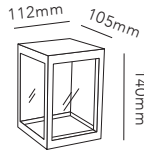

116

LANTERN W1

8W LED - 230V - IP54 - CRI >90
Lumen 720lm (nominal)

BLACK 3000K 257513

DKK	2.636,- EX VAT / 3.295,- INCL VAT
SEK	3.996,- EX VAT / 4.995,- INCL VAT
EURO	366,- EX VAT