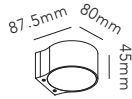

ORBIT MINI UP/DOWN

NEW

2x4W LED - 230V - IP54 - CRI >90
Lumen 720lm (nominal)(3000K) / 720lm (2700K)

BRASS* 2700K	270574	NEW
TITANIUM* 2700K	270573	
ROSE GOLD* 2700K	270572	

DKK	1.836,-	EX VAT / 2.295,-	INCL VAT
SEK	2.788,-	EX VAT / 3.485,-	INCL VAT
EURO	255,-	EX VAT	

WHITE 2700K	270570
BLACK 2700K	270571
WHITE 3000K	268310
BLACK 3000K	268311

DKK	1.596,-	EX VAT / 1.995,-	INCL VAT
SEK	2.420,-	EX VAT / 3.025,-	INCL VAT
EURO	222,-	EX VAT