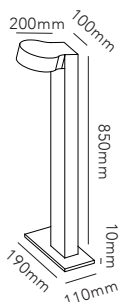

ORBIT GARDEN 2

15W LED - 230V - IP54 - CRI >90
Lumen 1350lm (nominal)

BLACK ^{3000K} 268302

DKK 4.716,- EX VAT / 5.895,- INCL VAT
SEK 7.148,- EX VAT / 8.935,- INCL VAT
EURO 655,- EX VAT