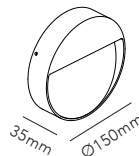

SERIOUS 2

NEW

6.5W LED - 230V - IP54 - CRI >90
Lumen 715lm (nominal)

BRASS* 2700K	270764	NEW
TITANIUM* 2700K	270763	
ROSE GOLD* 2700K	270762	

DKK	2.316,-	EX VAT / 2.895,-	INCL VAT
SEK	3.516,-	EX VAT / 4.395,-	INCL VAT
EURO	322,-	EX VAT	

WHITE 2700K	270760
BLACK 2700K	270761

DKK	2.156,-	EX VAT / 2.695,-	INCL VAT
SEK	3.268,-	EX VAT / 4.085,-	INCL VAT
EURO	299,-	EX VAT