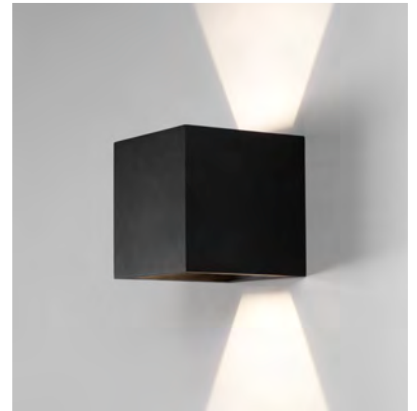

The conic light beams from the BOX lamp can be adjusted independently according to preference. Have it narrower at the top and wider at the bottom or visa versa, or have it equally wide in both directions.