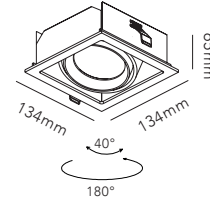

240

GHOST 1+

10W LED - 230V - IP54 - CRI >90 - Lumen 495lm

GHOST 1

NEW

6W LED - 230V - IP20 - CRI >90 - Lumen 300lm

BRASS* 2700/3000K	270844	NEW
TITANIUM* 2700/3000K	270843	NEW
ROSE GOLD* 2700/3000K	270842	NEW
TITANIUM* 2700K	270802	
ROSE GOLD* 2700K	270800	

DKK	1.676,-	EX VAT / 2.095,-	INCL VAT
SEK	2.540,-	EX VAT / 3.175,-	INCL VAT
EURO	233,-	EX VAT	

WHITE 3000K	259070	
BLACK 3000K	259071	
WHITE 2700/3000K	270840	NEW
BLACK 2700/3000K	270841	NEW

DKK	1.516,-	EX VAT / 1.895,-	INCL VAT
SEK	2.300,-	EX VAT / 2.875,-	INCL VAT
EURO	211,-	EX VAT	

TITANIUM* 2700K	270812
ROSE GOLD* 2700K	270810

DKK	1.996,-	EX VAT / 2.495,-	INCL VAT
SEK	3.028,-	EX VAT / 3.785,-	INCL VAT
EURO	277,-	EX VAT	

WHITE 3000K	259078
BLACK 3000K	259079

DKK	1.836,-	EX VAT / 2.295,-	INCL VAT
SEK	2.788,-	EX VAT / 3.485,-	INCL VAT
EURO	255,-	EX VAT