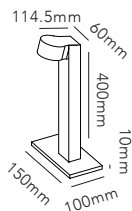

ORBIT GARDEN MINI

6W LED - 230V - IP54 - CRI >90
Lumen 540lm (nominal)

BLACK ^{3000K} 268300

DKK 2.396,- EX VAT / 2.995,- INCL VAT
SEK 3.636,- EX VAT / 4.545,- INCL VAT
EURO 333,- EX VAT