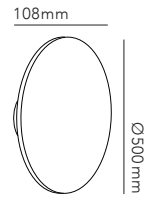

185

SOHO W5

NEW

18W LED - 230V - IP54 - CRI >90
Lumen 1830lm (3000K) / 1702lm (2700K)

BRASS* 2700/3000K	270188	NEW
TITANIUM* 2700/3000K	270187	
ROSE GOLD* 2700/3000K	270186	

DKK	5.836,-	EX VAT / 7.295,-	INCL VAT
SEK	8.844,-	EX VAT / 11.055,-	INCL VAT
EURO	811,-	EX VAT	

WHITE 2700/3000K	270184
BLACK 2700/3000K	270183
GOLD* 2700/3000K	270185

DKK	4.796,-	EX VAT / 5.995,-	INCL VAT
SEK	7.268,-	EX VAT / 9.085,-	INCL VAT
EURO	666,-	EX VAT