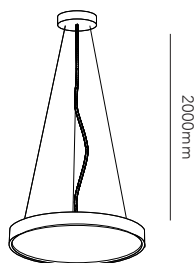

SUSPENSION KIT 2M

Prices are only for the suspence part.

WHITE	257715
BLACK	257716
DKK	396,- EX VAT / 495,- INCL VAT
SEK	604,- EX VAT / 755,- INCL VAT
EURO	55,- EX VAT