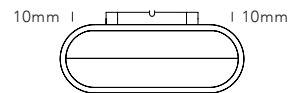

All AURA WALL lamps are spaced 10 cm from the wall