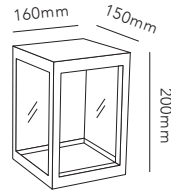

LANTERN W2

12W LED - 230V - IP54 - CRI >90
Lumen 1080lm (nominal)

BLACK 3000K 257517

DKK	3.596,- EX VAT / 4.495,- INCL VAT
SEK	5.452,- EX VAT / 6.815,- INCL VAT
EURO	499,- EX VAT