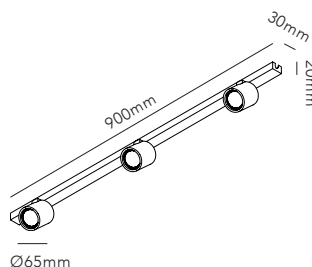

FOCUS L900

3x6W LED - 230V - IP20 - CRI >90
Lumen 1125lm (3000K) / 1046lm (2700K)

WHITE 2700K	270270
BLACK 2700K	270271
WHITE 3000K	261642
BLACK 3000K	261643
DKK	3.436,- EX VAT / 4.295,- INCL VAT
SEK	5.212,- EX VAT / 6.515,- INCL VAT
EURO	477,- EX VAT