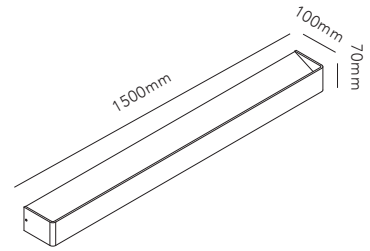

123

MOOD 5

32W LED - 230V - IP20 - CRI >90 - Lumen 3050lm

WHITE 3000K	261107 - out with stock
DKK	4.236,- EX VAT / 5.295,- INCL VAT
SEK	6.420,- EX VAT / 8.025,- INCL VAT
EURO	588,- EX VAT