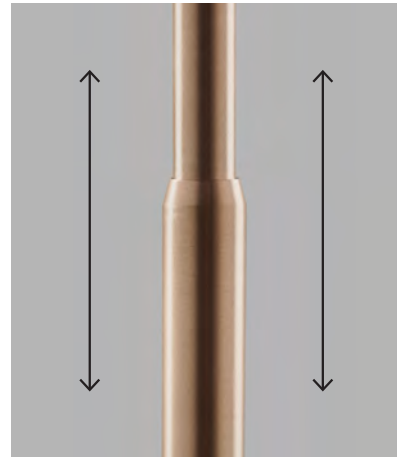

WHITE 3000K	258915
BLACK 3000K	258916
<hr/>	
DKK	1.196,- EX VAT / 1.495,- INCL VAT
SEK	1.820,- EX VAT / 2.275,- INCL VAT
EURO	166,- EX VAT

The ascending curves gives the TULIP pendant lamp a distinctive three-dimensional expression. The pendant is telescopic which can not only be extended but can also be rotated in any direction, giving light where you want the most.