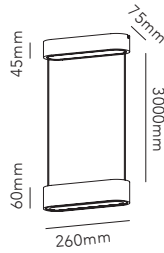

AURA PENDANT

Design: Nital Patel

Pendant height up to 3 m.
*Anodized surfaces may vary ±10%.

- Dimmable with
- Integrated LIGHT-POINT SMART TUNE Powered by Casambi
 - Integrated touchless sensor
 - External Casambi compatible switches