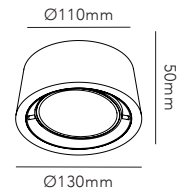

OPTIC OUT 1+

10W LED - 230V - IP54 - CRI >90 - Lumen 837lm

TITANIUM* 2700K	270353
ROSE GOLD* 2700K	270352
DKK	2.636,- EX VAT / 3.295,- INCL VAT
SEK	3.996,- EX VAT / 4.995,- INCL VAT
EURO	366,- EX VAT
WHITE** 2700K	270350
BLACK** 2700K	270351
DKK	2.396,- EX VAT / 2.995,- INCL VAT
SEK	3.636,- EX VAT / 4.545,- INCL VAT
EURO	333,- EX VAT