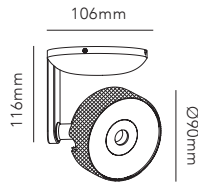

LEFT PAGE COSMO C2 / Brass
Design: Nital Patel

RIGHT PAGE COSMO C2 / Titanium
Design: Nital Patel

COSMO

COSMO CEILING

Design: Nital Patel

*Anodized surfaces may vary $\pm 10\%$.

COSMO C1

NEW