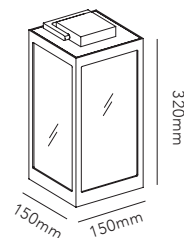

LANTERN T2

8W LED - 230V - IP54 - CRI >90

Battery time: 5-15 hrs.

WHITE 2700K	270440
BLACK 2700K	270441

DKK	2.876,- EX VAT / 3.595,- INCL VAT
SEK	4.364,- EX VAT / 5.455,- INCL VAT
EURO	399,- EX VAT