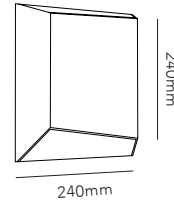

FACET DOWN W2

8W LED - 230V - IP54 - CRI >90
Lumen - 720lm (nominal)

WHITE 256398 - out with stock

DKK 3.196,- EX VAT / 3.995,- INCL VAT
SEK 4.844,- EX VAT / 6.055,- INCL VAT
EURO 444,- EX VAT