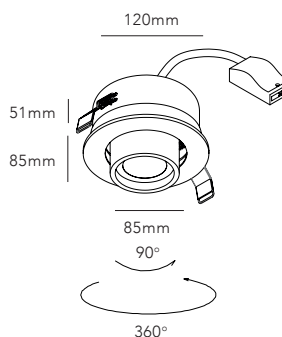

CURVE

Design: Ronni Gol

SWITCH TUNE

SWITCH TUNE gives you the option to choose between 2700K or 3000K before installing the lamp.

*Anodized surfaces may vary ±10%.

CURVE II Ø90

80mm

CURVE II Ø110