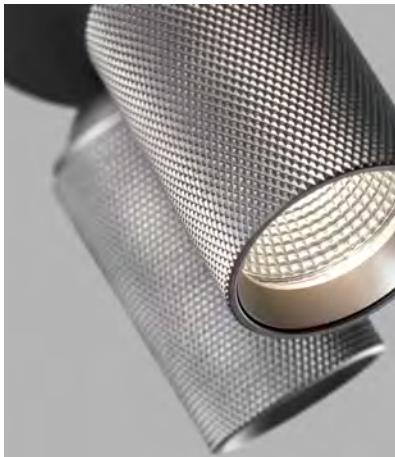

BLACK ^{3000K} 268301

DKK 3.436,- EX VAT / 4.295,- INCL VAT
SEK 5.212,- EX VAT / 6.515,- INCL VAT
EURO 477,- EX VAT

RAW is an attitude of refined simplicity and technical precision that has become synonymous of LIGHT-POINT's design style. The RAW spot lamps feature the brands newest signature, cross-knurled pattern that is machined into solid aluminium, giving it a contemporary, yet elegant aesthetic at the same time. The diamond facets in the knurling textured have been softened to enrich the depth of the anodised colours.