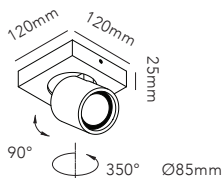

FOCUS+ 1

10W LED - 230V - IP20 - CRI >90
Lumen 740lm (3000K) / 688lm (2700K)

WHITE 2700K	270060
BLACK 2700K	270061
BLACK 3000K	261605

DKK	1.756,- EX VAT / 2.195,- INCL VAT
SEK	2.668,- EX VAT / 3.335,- INCL VAT
EURO	244,- EX VAT