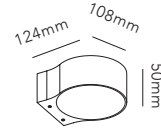

ORBIT W1 UP/DOWN

NEW

2x8W LED - 230V - IP54 - CRI >90
Lumen 1440lm (nominal)(3000K) / 1440lm (2700K)

BRASS* 2700K	270584	NEW
TITANIUM* 2700K	270583	
ROSE GOLD* 2700K	270582	

DKK	2.476,-	EX VAT / 3.095,-	INCL VAT
SEK	3.756,-	EX VAT / 4.695,-	INCL VAT
EURO	344,-	EX VAT	

WHITE 2700K	270580
BLACK 2700K	270581
WHITE 3000K	268320
BLACK 3000K	268321

DKK	2.156,-	EX VAT / 2.695,-	INCL VAT
SEK	3.268,-	EX VAT / 4.085,-	INCL VAT
EURO	299,-	EX VAT