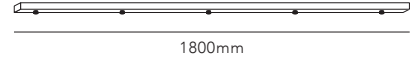

CEILING BASE L1800 5 PENDANTS

WHITE	280543 - out with stock
BLACK	280544 - out with stock
DKK	3.756,- EX VAT / 4.695,- INCL VAT
SEK	5.692,- EX VAT / 7.115,- INCL VAT
EURO	522,- EX VAT