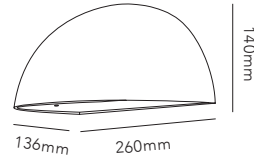

RØRHAT LED

10.5W LED - 230V - IP23 - CRI >80
Lumen - 333lm

WHITE	256720
BLACK	256721
RUST	256830

DKK	1.916,- EX VAT / 2.395,- INCL VAT
SEK	2.700,- EX VAT / 3.375,- INCL VAT
EURO	255,- EX VAT

GALVANIZED	256722

DKK	2.076,- EX VAT / 2.595,- INCL VAT
SEK	2.924,- EX VAT / 3.655,- INCL VAT
EURO	277,- EX VAT

COPPER RAW	256723
COPPER*	256724
BRASS*	256725
CHROME	256726
STAINLESS STEEL	256727

DKK	2.716,- EX VAT / 3.395,- INCL VAT
SEK	3.828,- EX VAT / 4.785,- INCL VAT
EURO	362,- EX VAT