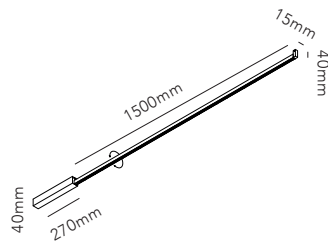

206

STRIPE C/W S1500

30W LED - 230V - IP20 - CRI >90 - Lumen 2700lm

WHITE 2700K	270660
BLACK 2700K	270661
DKK	3.516,- EX VAT / 4.395,- INCL VAT
SEK	5.332,- EX VAT / 6.665,- INCL VAT
EURO	488,- EX VAT