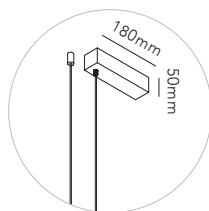

Design: Ronni Gol

Pendant height up to 3 m.

*Anodized surfaces may vary ±10%.

General measurements for all three sizes:

SPIRIT S1000

3x5W LED - 230V - IP20 - CRI >90 - Lumen 1650lm

TITANIUM/BLACK* 270614

2700K