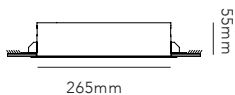

170

SKY 265

18W LED - 230V - IP20 - CRI >90 - Lumen 1185lm

WHITE 3000K	257720
DKK	2.156,- EX VAT / 2.695,- INCL VAT
SEK	3.268,- EX VAT / 4.085,- INCL VAT
EURO	299,- EX VAT