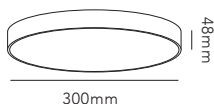

212

SURFACE 300

20W LED - 230V - IP54 - CRI >90 - Lumen 1185lm

WHITE 3000K	257700
BLACK 3000K	257701
DKK	3.196,- EX VAT / 3.995,- INCL VAT
SEK	4.844,- EX VAT / 6.055,- INCL VAT
EURO	444,- EX VAT