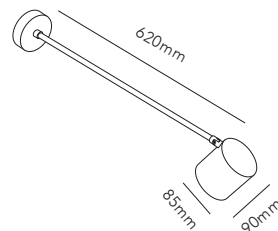

CITY L2

10W LED - 230V - IP54 - CRI >90 - Lumen 685lm

BLACK 3000K	257410 - out with stock
DKK	2.796,- EX VAT / 3.495,- INCL VAT
SEK	4.244,- EX VAT / 5.305,- INCL VAT
EURO	388,- EX VAT