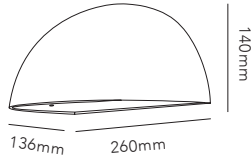

RØRHAT E14

40W - E14 - 230V - IP23

WHITE	256710
BLACK	256711
RUST	256719

DKK	1.196,- EX VAT / 1.495,- INCL VAT
SEK	1.692,- EX VAT / 2.115,- INCL VAT
EURO	159,- EX VAT

GALVANIZED	256712

DKK	1.356,- EX VAT / 1.695,- INCL VAT
SEK	1.916,- EX VAT / 2.395,- INCL VAT
EURO	181,- EX VAT

COPPER RAW	256713
COPPER*	256714
BRASS*	256715
CHROME	256716
STAINLESS STEEL	256717

DKK	1.836,- EX VAT / 2.295,- INCL VAT
SEK	2.588,- EX VAT / 3.235,- INCL VAT
EURO	245,- EX VAT