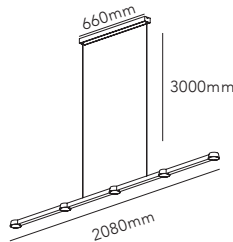

OPTIC LINEAR L2000

5x6W LED - 220-240V - IP20 - CRI >90
Lumen 1980lm

TITANIUM* 2700/3000K	270921
ROSE GOLD* 2700/3000K	270922
CARB. BLACK* 2700/3000K	270920

DKK	7.996,- EX VAT / 9.995,- INCL VAT
SEK	12.116,- EX VAT / 15.145,- INCL VAT
EURO	1.111,- EX VAT