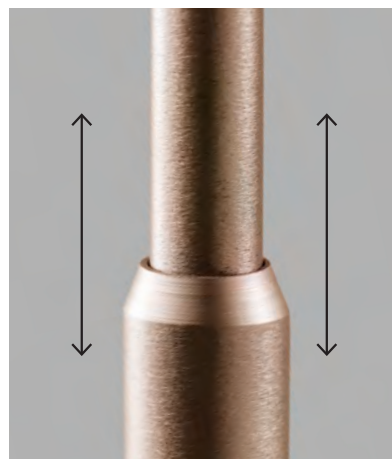

LEFT PAGE ORBIT PENDANT / Rose Gold

RIGHT PAGE ORBIT PENDANT / Titanium

Design: Ronni Gol & Nital Patel

The ORBIT FLOOR lamp is height adjustable and can be operated by the touchless sensor to turn the light on/off and adjust the light intensity. Both spots can be controlled independently from one another, thus allowing users to shape their light.