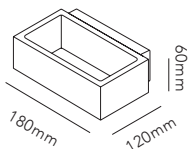

BRICK

6W LED - 230V - IP54 - CRI >90 - Lumen 360lm

BLACK 3000K	256302
DKK	2.316,- EX VAT / 2.895,- INCL VAT
SEK	3.516,- EX VAT / 4.395,- INCL VAT
EURO	322,- EX VAT