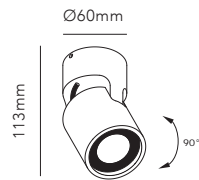

TIP 2

6W LED - 230V - IP54 - CRI >90 - Lumen 380lm

WHITE 3000K	258915
BLACK 3000K	258916
DKK	1.196,- EX VAT / 1.495,- INCL VAT
SEK	1.820,- EX VAT / 2.275,- INCL VAT
EURO	166,- EX VAT