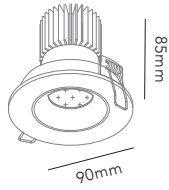

LOGIC ROUND

6W LED - 230V - IP54 - CRI >90 - Lumen 375lm

WHITE 3000K	262140
DKK	796,- EX VAT / 995,- INCL VAT
SEK	1.212,- EX VAT / 1.515,- INCL VAT
EURO	111,- EX VAT