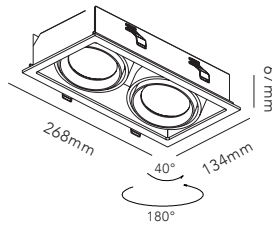

GHOST 2+

2x10W LED - 230V - IP20 - CRI >90 - Lumen 990lm

TITANIUM* 2700K	270813
ROSE GOLD* 2700K	270811

DKK	3.116,-	EX VAT / 3.895,-	INCL VAT
SEK	4.724,-	EX VAT / 5.905,-	INCL VAT
EURO	433,-	EX VAT	

WHITE 3000K	259081
BLACK 3000K	259082

DKK	2.956,-	EX VAT / 3.695,-	INCL VAT
SEK	4.484,-	EX VAT / 5.605,-	INCL VAT
EURO	411,-	EX VAT