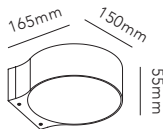

ORBIT W2 UP/DOWN

NEW

2x12W LED - 230V - IP54 - CRI >90
Lumen 2160lm (nominal) (3000K) / 2160lm (2700K)

BRASS* 2700K	270594	NEW
TITANIUM* 2700K	270593	
ROSE GOLD* 2700K	270592	

DKK	3.676,-	EX VAT / 4.595,-	INCL VAT
SEK	5.572,-	EX VAT / 6.965,-	INCL VAT
EURO	511,-	EX VAT	

WHITE 2700K	270590
BLACK 2700K	270591
WHITE 3000K	268330
BLACK 3000K	268331

DKK	3.196,-	EX VAT / 3.995,-	INCL VAT
SEK	4.844,-	EX VAT / 6.055,-	INCL VAT
EURO	444,-	EX VAT