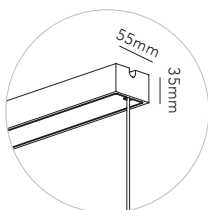

SLIM / Black
Design: Ronni Gol

SLIM

SLIM

Design: Ronni Gol

SWITCH TUNE gives you the option to choose between 2700K or 3000K before installing the lamp.

Pendant height up to 3 m.
General measurements for all three sizes: