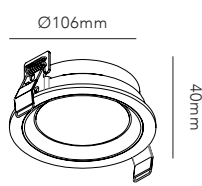

OPTIC IN 1

6W LED - 230V - IP54 - CRI >90
Lumen 540lm (nominal)

WHITE 2700K	270320
BLACK 2700K	270321

DKK	1.356,- EX VAT / 1.695,- INCL VAT
SEK	2.060,- EX VAT / 2.575,- INCL VAT
EURO	188,- EX VAT