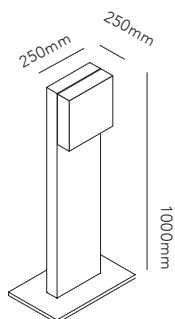

COMPACT 3 STAND

Prices are incl. lamp COMPACT DOWN W3, Black.
Lumen - 230lm

LAMP + STAND	256347 + 256427
DKK	7.912,- EX VAT / 9.890,- INCL VAT
SEK	11.992,- EX VAT / 14.990,- INCL VAT
EURO	1099,- EX VAT