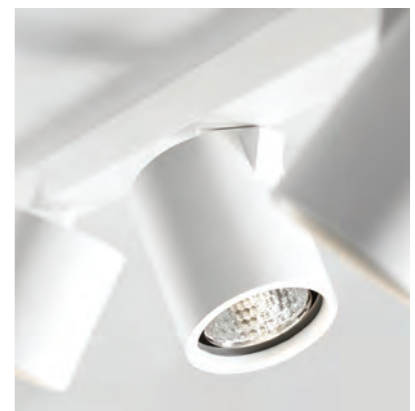

FOCUS+ L1100

3x10W LED - 230V - IP20 - CRI >90
Lumen 2220lm (3000K) / 2065lm (2700K)

WHITE 2700K	270280
BLACK 2700K	270281
WHITE 3000K	261644
BLACK 3000K	261645

DKK	3.996,- EX VAT / 4.995,- INCL VAT
SEK	6.060,- EX VAT / 7.575,- INCL VAT
EURO	555,- EX VAT