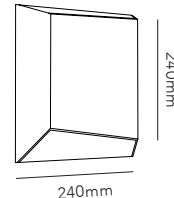

FACET UP/DOWN W2

2x8W LED - 230V - IP54 - CRI >90
Lumen - 1440lm (nominal)

WHITE 256396 - out with stock
BLACK 256397

DKK 3.196,- EX VAT / 3.995,- INCL VAT
SEK 4.844,- EX VAT / 6.055,- INCL VAT
EURO 444,- EX VAT