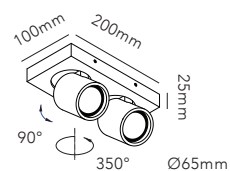

FOCUS 2

2x6W LED - 230V - IP20 - CRI >90
Lumen 750lm (3000K) / 695lm (2700K)

WHITE 2700K	270030
BLACK 2700K	270031
WHITE 3000K	261608
BLACK 3000K	261609

DKK	2.236,- EX VAT / 2.795,- INCL VAT
SEK	3.388,- EX VAT / 4.235,- INCL VAT
EURO	311,- EX VAT