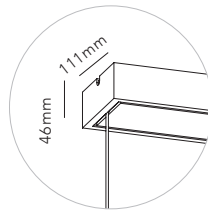

General measurements for all three sizes:

EDGE ROUND

Design: Nital Patel

Pendant height up to 3 m.

*Anodized surfaces may vary $\pm 10\%$.

Dimmable with

- Integrated LIGHT-POINT SMART TUNE
Powered by Casambi
- Integrated touchless sensor
- External Casambi compatible switches