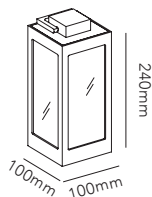

LANTERN

118

LANTERN TABLE

Design: Marie Holsting

reddot award 2019
winner

Portable lamp with three different lighting levels.
Incl. battery and charger.

LANTERN T1

6W LED - 230V - IP54 - CRI >90