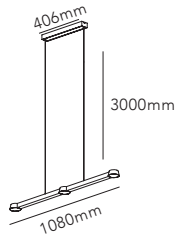

Pendant height up to 3 m.
* Anodized surfaces may vary ±10%.

General measurements for all three sizes:

OPTIC LINEAR L1000

3x6W LED - 220-240V - IP20 - CRI >90
Lumen 1260lm

TITANIUM* 2700/3000K	270901
ROSE GOLD* 2700/3000K	270902
CARB. BLACK* 2700/3000K	270900