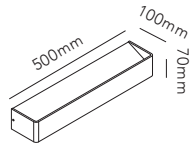

MOOD

MOOD 3

11W LED - 230V - IP20 - CRI >90
Lumen 1320lm (3000K) / 975lm (2700K)

ROSE GOLD* 2700K	270102 - out with stock
DKK	2.956,- EX VAT / 3.695,- INCL VAT
SEK	4.484,- EX VAT / 5.605,- INCL VAT
EURO	411,- EX VAT
WHITE 2700K	270100 - out with stock
WHITE 3000K	261070
BLACK 3000K	261072 - out with stock
BLACK/GOLD* 3000K	261073 - out with stock
DKK	2.556,- EX VAT / 3.195,- INCL VAT
SEK	3.876,- EX VAT / 4.845,- INCL VAT
EURO	355,- EX VAT