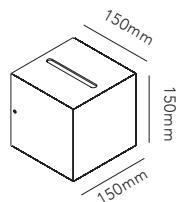

64

CUBE XL

E27 - 60W max - 230V - IP54

BLACK	256122 - out with stock
DKK	1.676,- EX VAT / 2.095,- INCL VAT
SEK	2.540,- EX VAT / 3.175,- INCL VAT
EURO	233,- EX VAT