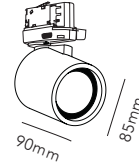

FOCUS+ TRACK 3-PHASE

10W LED - 230V - IP20 - CRI >90 - Lumen 800lm

WHITE 3000K	261654
BLACK 3000K	261655
DKK	1.756,- EX VAT / 2.195,- INCL VAT
SEK	2.668,- EX VAT / 3.335,- INCL VAT
EURO	244,- EX VAT