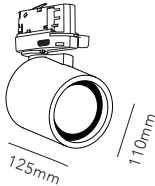

FOCUS PRO TRACK 3-PHASE

20W LED - 230V - IP20 - CRI >90
Lumen 1800lm (nominal)

BLACK 3000K	261657
DKK	1.836,- EX VAT / 2.295,- INCL VAT
SEK	2.788,- EX VAT / 3.485,- INCL VAT
EURO	255,- EX VAT