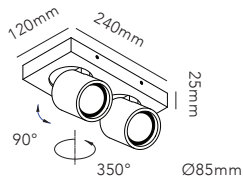

FOCUS+ 2

2x10W LED - 230V - IP20 - CRI >90
Lumen 1480lm (3000K) / 1377lm (2700K)

WHITE 2700K	270070
BLACK 3000K	261611

DKK	2.716,- EX VAT / 3.395,- INCL VAT
SEK	4.116,- EX VAT / 5.145,- INCL VAT
EURO	377,- EX VAT