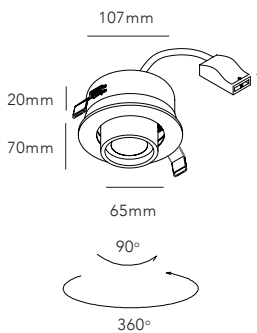

ANGLE

Design: Ronni Gol

ANGLE

ANGLE+

ANGLE

6W LED - 220-240V - IP20 - CRI >90
Lumen 540lm (nominal)

WHITE 2700K	270510
BLACK 2700K	270511
WHITE 3000K	261662
BLACK 3000K	261663

DKK	1.196,- EX VAT / 1.495,- INCL VAT
SEK	1.820,- EX VAT / 2.275,- INCL VAT
EURO	166,- EX VAT