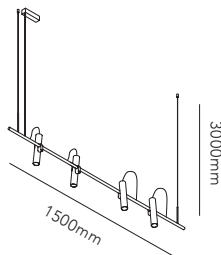

196

SPIRIT S1500

4x5W LED - 230V - IP20 - CRI >90 - Lumen 2200lm

TITANIUM/BLACK* 270624

2700K

ROSE GOLD/BLACK* 270620

2700K

DKK 4.796,- EX VAT / 5.995,- INCL VAT

SEK 7.268,- EX VAT / 9.085,- INCL VAT

EURO 666,- EX VAT