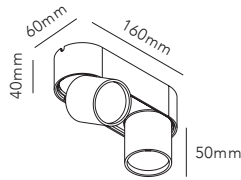

AURA C2

NEW

2x7W LED - 220-240V - IP20 - CRI >90
Lumen 1540lm (nominal)

BRASS* 2700/3000K	270994	NEW
TITANIUM* 2700/3000K	270993	NEW
ROSE GOLD* 2700/3000K	270992	NEW
CARB. BLACK* 2700/3000K	270991	NEW

DKK	3.116,- EX VAT / 3.895,- INCL VAT
SEK	4.724,- EX VAT / 5.905,- INCL VAT
EURO	433,- EX VAT

WHITE 2700/3000K	270990	NEW

DKK	2.796,- EX VAT / 3.495,- INCL VAT
SEK	4.244,- EX VAT / 5.305,- INCL VAT
EURO	388,- EX VAT