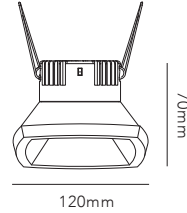

MIRAGE 1+

NEW

15W LED - 220-240V - IP54 - CRI >90
Lumen 1162lm (nominal)

BRASS* 2700/3000K	271029	NEW
TITANIUM* 2700/3000K	271028	NEW
ROSE GOLD* 2700/3000K	271027	NEW

DKK	1.676,-	EX VAT / 2.095,-	INCL VAT
SEK	2.540,-	EX VAT / 3.175,-	INCL VAT
EURO	233,-	EX VAT	

WHITE 2700/3000K	271025	NEW
BLACK 2700/3000K	271026	NEW

DKK	1.516,-	EX VAT / 1.895,-	INCL VAT
SEK	2.300,-	EX VAT / 2.875,-	INCL VAT
EURO	211,-	EX VAT