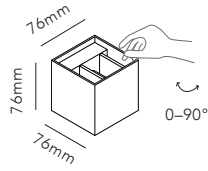

38

BOX MINI

2x2W LED - 230V - IP54 - CRI >90 - Lumen 180lm

WHITE ^{3000K}	261045 - out with stock
BLACK ^{3000K}	261046 - out with stock
BLACK/GOLD ^{3000K}	261048 - out with stock

DKK	1.356,- EX VAT / 1.695,- INCL VAT
SEK	2.060,- EX VAT / 2.575,- INCL VAT
EURO	188,- EX VAT