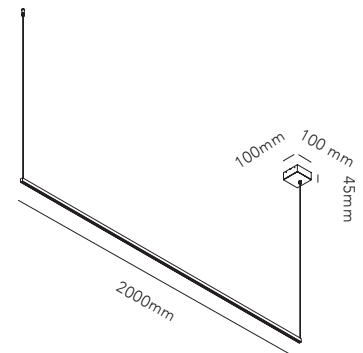

STRIPE S2000

36W LED - 230V - IP20 - CRI >90
Lumen 2970lm (nominal)

WHITE 2700K	270370
BLACK 2700K	270371

DKK	4.316,- EX VAT / 5.395,- INCL VAT
SEK	6.540,- EX VAT / 8.175,- INCL VAT
EURO	599,- EX VAT