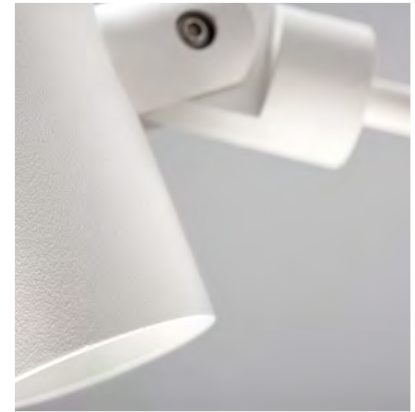

FOCUS+ L1100

3x10W LED - 230V - IP20 - CRI >90
Lumen 2220lm (3000K) / 2065lm (2700K)

WHITE 2700K	270280
BLACK 2700K	270281
WHITE 3000K	261644
BLACK 3000K	261645

DKK	3.996,- EX VAT / 4.995,- INCL VAT
SEK	6.060,- EX VAT / 7.575,- INCL VAT
EURO	555,- EX VAT