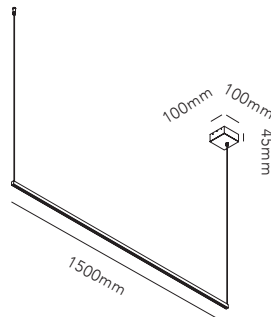

STRIPE S1500

30W LED - 230V - IP20 - CRI >90
Lumen 2430lm (nominal)

WHITE 2700K	270360
BLACK 2700K	270361

DKK	3.596,- EX VAT / 4.495,- INCL VAT
SEK	5.452,- EX VAT / 6.815,- INCL VAT
EURO	499,- EX VAT