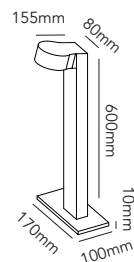

144

ORBIT GARDEN 1

10W LED - 230V - IP54 - CRI >90
Lumen 900lm (nominal)

BLACK ^{3000K} 268301

DKK 3.436,- EX VAT / 4.295,- INCL VAT
SEK 5.212,- EX VAT / 6.515,- INCL VAT
EURO 477,- EX VAT