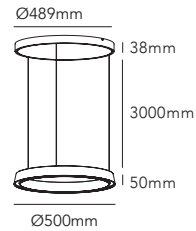

EDGE ROUND Ø500

NEW

12.5W+24.5W LED - 220-240V - IP20 - CRI >90
Lumen 2220lm

BRASS* 2700-5000K	270543	NEW
CARB. BLACK* 2700-5000K	270540	NEW
TITANIUM* 2700-5000K	270541	
ROSE GOLD* 2700-5000K	270542	

DKK	13.836,- EX VAT / 17.295,- INCL VAT
SEK	20.964,- EX VAT / 26.205,- INCL VAT
EURO	1.922,- EX VAT