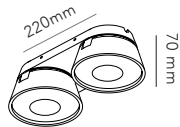

Ø100 mm

VANTAGE 2

NEW

16W LED - 220-240V - IP20 - CRI >90
Lumen 1440lm (nominal)

BRASS* 2700K	270824	NEW
TITANIUM* 2700K	270823	
ROSE GOLD* 2700K	270822	

DKK	3.596,-	EX VAT / 4.495,-	INCL VAT
SEK	5.452,-	EX VAT / 6.815,-	INCL VAT
EURO	499,-	EX VAT	

WHITE 2700K	270820
BLACK 2700K	270821

DKK	3.356,-	EX VAT / 4.195,-	INCL VAT
SEK	5.092,-	EX VAT / 6.365,-	INCL VAT
EURO	466,-	EX VAT