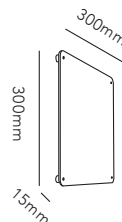

RØRHAT NAMEPLATE XL

30 x 30 cm

WHITE	256740
BLACK	256741
DKK	636,- EX VAT / 795,- INCL VAT
SEK	900,- EX VAT / 1.125,- INCL VAT
EURO	85,- EX VAT
GALVANIZED	256742
DKK	796,- EX VAT / 995,- INCL VAT
SEK	1.124,- EX VAT / 1.405,- INCL VAT
EURO	106,- EX VAT
COPPER RAW	256743
STAINLESS STEEL	256747
DKK	1.436,- EX VAT / 1.795,- INCL VAT
SEK	2.028,- EX VAT / 2.535,- INCL VAT
EURO	191,- EX VAT