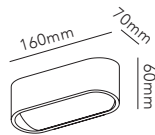

AURA W1

NEW

6W LED - 220-240V - IP20 - CRI >90
Lumen 660lm (nominal)

BRASS* 2700/3000K	270964	NEW
TITANIUM* 2700/3000K	270963	
ROSE GOLD* 2700/3000K	270962	

DKK	1.676,-	EX VAT / 2.095,-	INCL VAT
SEK	2.540,-	EX VAT / 3.175,-	INCL VAT
EURO	233,-	EX VAT	

WHITE 2700/3000K	270960
BLACK 2700/3000K	270961

DKK	1.516,-	EX VAT / 1.895,-	INCL VAT
SEK	2.300,-	EX VAT / 2.875,-	INCL VAT
EURO	211,-	EX VAT