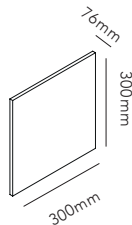

NOHO W3

9W LED - 230V - IP54 - CRI >90 - Lumen 670lm

WHITE ^{3000K}	256408 - out with stock
BLACK ^{3000K}	256409 - out with stock

DKK	3.116,- EX VAT / 3.895,- INCL VAT
SEK	4.724,- EX VAT / 5.905,- INCL VAT
EURO	433,- EX VAT