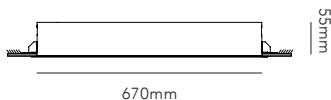

SKY 670

40W LED - 230V - IP20 - CRI >90 - Lumen 3090lm

WHITE 3000K	257729 - out with stock
DKK	5.596,- EX VAT / 6.995,- INCL VAT
SEK	8.480,- EX VAT / 10.600,- INCL VAT
EURO	777,- EX VAT