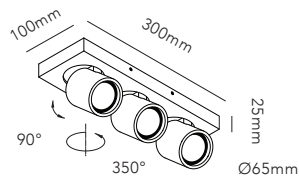

FOCUS 3

3x6W LED - 230V - IP20 - CRI >90 - Lumen 1125lm

WHITE 3000K	261614
BLACK 3000K	261615

DKK	3.116,- EX VAT / 3.895,- INCL VAT
SEK	4.724,- EX VAT / 5.905,- INCL VAT
EURO	433,- EX VAT