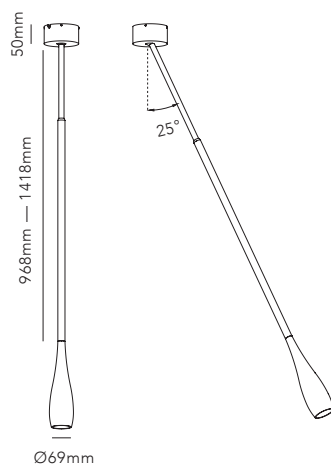

TULIP

Design: Ronni Gol

*Anodized surfaces are not recommended for outdoor use. Anodized surfaces may vary $\pm 10\%$.

TULIP

6.5W LED - 230V - IP20 - CRI >90
Lumen 470lm (nominal)

TITANIUM* 2700K	270681
ROSE GOLD* 2700K	270680

DKK	3.996,- EX VAT / 4.995,- INCL VAT
SEK	6.060,- EX VAT / 7.575,- INCL VAT
EURO	555,- EX VAT