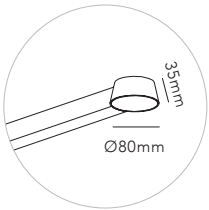

Pendant height up to 3 m.
* Anodized surfaces may vary ±10%.

General measurements for all three sizes:

OPTIC LINEAR L1000

3x6W LED - 220-240V - IP20 - CRI >90
Lumen 1260lm

TITANIUM* 2700/3000K	270901
ROSE GOLD* 2700/3000K	270902
CARB. BLACK* 2700/3000K	270900