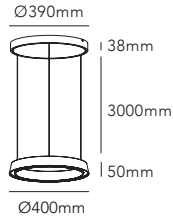

EDGE ROUND Ø400

NEW

10W+20W LED - 220-240V - IP20 - CRI >90
Lumen 1800lm

BRASS* 2700-5000K	270533	NEW
CARB. BLACK* 2700-5000K	270530	NEW
TITANIUM* 2700-5000K	270531	
ROSE GOLD* 2700-5000K	270532	

DKK	11.276,- EX VAT / 14.095,- INCL VAT
SEK	17.092,- EX VAT / 21.365,- INCL VAT
EURO	1.566,- EX VAT