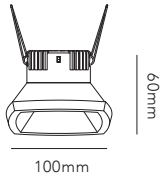

MIRAGE 1

NEW

10W LED - 220-240V - IP54 - CRI >90
Lumen 820lm (nominal)

BRASS* 2700/3000K	271024	NEW
TITANIUM* 2700/3000K	271023	NEW
ROSE GOLD* 2700/3000K	271022	NEW

DKK	1.436,-	EX VAT / 1.795,-	INCL VAT
SEK	2.180,-	EX VAT / 2.725,-	INCL VAT
EURO	199,-	EX VAT	

WHITE 2700/3000K	271020	NEW
BLACK 2700/3000K	271021	NEW

DKK	1.276,-	EX VAT / 1.595,-	INCL VAT
SEK	1.940,-	EX VAT / 2.425,-	INCL VAT
EURO	177,-	EX VAT