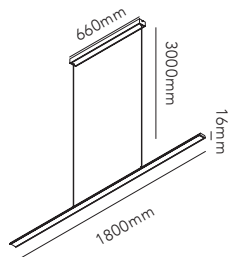

SLIM S1800

36W LED - 220-240V - IP20 - CRI >90 - Lumen 2450lm

WHITE 2700/3000K	280720
BLACK 2700/3000K	280721

DKK	5.596,- EX VAT / 6.995,- INCL VAT
SEK	8.484,- EX VAT / 10.605,- INCL VAT
EURO	777,- EX VAT