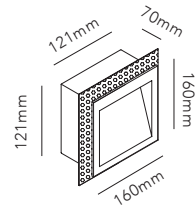

DELI

DELI

Design: Ronni Gol

- mounting box for DELI 1 is included.

- mounting box for DELI 2 is included.

82

DELI 2

4.5W LED - 230V - IP54 - CRI >90 - Lumen 85lm

BLACK 3000K	260886

DKK	1.596,- EX VAT / 1.995,- INCL VAT
SEK	2.420,- EX VAT / 3.025,- INCL VAT
EURO	222,- EX VAT

DELI 1

4.5W LED - 230V - IP54 - CRI >90 - Lumen 160lm

WHITE 3000K	260880
BLACK 3000K	260881

DKK	1.356,- EX VAT / 1.695,- INCL VAT
SEK	2.060,- EX VAT / 2.575,- INCL VAT
EURO	188,- EX VAT