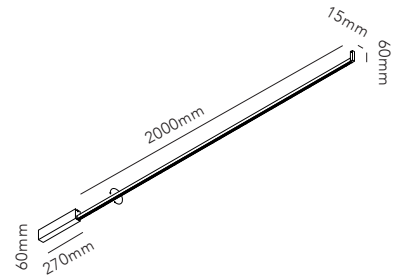

STRIPE C/W S2000

33W LED - 230V - IP20 - CRI >90 - Lumen 2970lm

WHITE 2700K	270670
BLACK 2700K	270671
DKK	3.996,- EX VAT / 4.995,- INCL VAT
SEK	6.060,- EX VAT / 7.575,- INCL VAT
EURO	555,- EX VAT