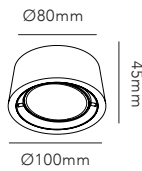

OPTIC OUT 1

6W LED - 230V - IP54 - CRI >90 - Lumen 502lm

TITANIUM* 2700K	270343
ROSE GOLD* 2700K	270342
DKK	1.996,- EX VAT / 2.495,- INCL VAT
SEK	3.028,- EX VAT / 3.785,- INCL VAT
EURO	277,- EX VAT
WHITE** 2700K	270340
BLACK** 2700K	270341
DKK	1.756,- EX VAT / 2.195,- INCL VAT
SEK	2.668,- EX VAT / 3.335,- INCL VAT
EURO	244,- EX VAT