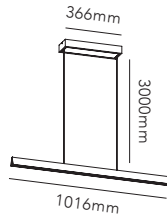

EDGE LINEAR S1000

NEW

10W+20W LED - 220-240V - IP20 - CRI >90
Lumen 1800lm

BRASS* 2700-5000K	270553	NEW
CARB. BLACK* 2700-5000K	270550	NEW
TITANIUM* 2700-5000K	270551	
ROSE GOLD* 2700-5000K	270552	

DKK	7.596,- EX VAT / 9.495,- INCL VAT
SEK	11.516,- EX VAT / 14.395,- INCL VAT
EURO	1.055,- EX VAT