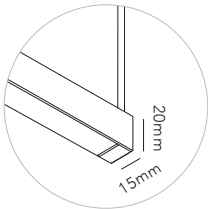

STRIPE PENDANT

Design: Ronni Gol

Pendant height up to 4.5 m.

General measurements for both sizes: