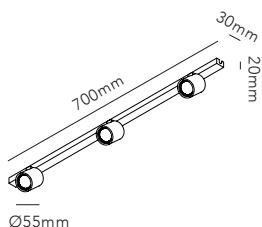

FOCUS MINI L700

3x4W LED - 230V - IP20 - CRI >90
Lumen 810lm (3000K) / 753lm (2700K)

WHITE 2700K	270260
BLACK 2700K	270261
WHITE 3000K	261640
BLACK 3000K	261641
DKK	2.796,- EX VAT / 3.495,- INCL VAT
SEK	4.244,- EX VAT / 5.305,- INCL VAT
EURO	388,- EX VAT