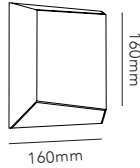

102

FACET DOWN W1

4W LED - 230V - IP54 - CRI >90
Lumen - 360lm (nominal)

WHITE 256392 - out with stock

DKK 2.796,- EX VAT / 3.495,- INCL VAT
SEK 4.244,- EX VAT / 5.305,- INCL VAT
EURO 388,- EX VAT