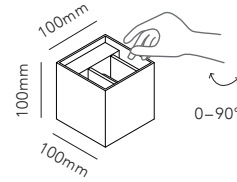

BOX

2x3.2W LED - 230V - IP54 - CRI >90 - Lumen 400lm

WHITE ^{3000K}	261035
BLACK ^{3000K}	261036
BLACK/GOLD ^{3000K}	261038

DKK	1.836,- EX VAT / 2.295,- INCL VAT
SEK	2.788,- EX VAT / 3.485,- INCL VAT
EURO	255,- EX VAT