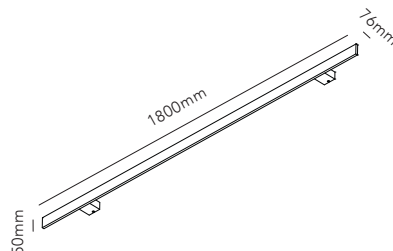

STICK 180

36W LED - 230V - IP54 - CRI >90 - Lumen - 3335lm

WHITE ^{3000K}	256508 - out with stock
GOLD* ^{3000K}	256511 - out with stock
DKK	3.196,- EX VAT / 3.995,- INCL VAT
SEK	4.844,- EX VAT / 6.055,- INCL VAT
EURO	444,- EX VAT