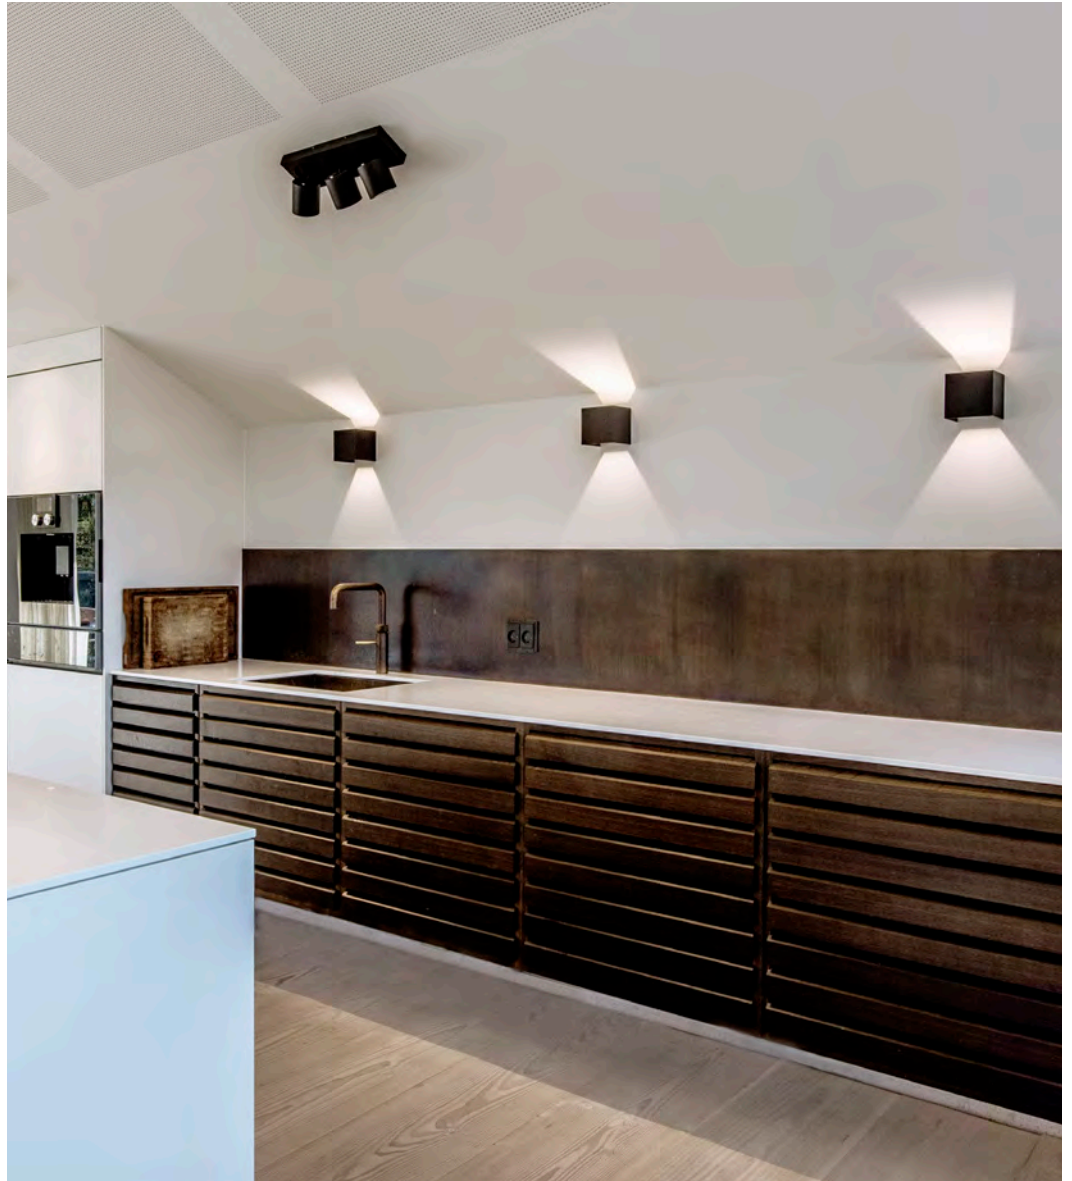

LEFT PAGE **BOX / White**

RIGHT PAGE (1) **BOX / Black**

Design: LP Design Team

RIGHT PAGE (2) **FOCUS 3 / Black**

Design: Ronni Gol