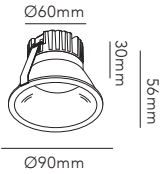

CURVE II Ø90

NEW

8W LED - 220-240V - IP54 - CRI >90 - Lumen 700lm

BRASS* 2700/3000K	270944	NEW
TITANIUM* 2700/3000K	270943	
ROSE GOLD* 2700/3000K	270942	
CARB. BLACK* 2700/3000K	270941	

DKK	1.196,-	EX VAT / 1.495,-	INCL VAT
SEK	1.820,-	EX VAT / 2.275,-	INCL VAT
EURO	166,-	EX VAT	

WHITE 2700/3000K 270940

DKK	1.116,-	EX VAT / 1.395,-	INCL VAT
SEK	1.692,-	EX VAT / 2.115,-	INCL VAT
EURO	155,-	EX VAT