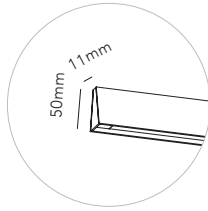

General measurements for all three sizes:

EDGE ROUND

Design: Nital Patel

Pendant height up to 3 m.

*Anodized surfaces may vary $\pm 10\%$.

Dimmable with

- Integrated LIGHT-POINT SMART TUNE
Powered by Casambi
- Integrated touchless sensor
- External Casambi compatible switches