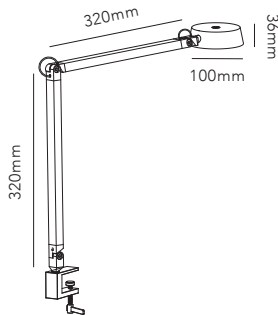

DARK TABLE

Design: Nital Patel

*Anodized surfaces may vary ±10%.

DARK T1

NEW

10W LED - 220-240V - IP20 - CRI >90
Lumen 780lm (nominal)

BRASS* 3000K	271134	NEW
TITANIUM* 3000K	271133	NEW
ROSE GOLD* 3000K	271132	NEW
CARB. BLACK* 3000K	271131	NEW

DKK	3.116,-	EX VAT	3.895,-	INCL VAT
SEK	4.724,-	EX VAT	5.905,-	INCL VAT
EURO	433,-	EX VAT		

WHITE 3000K	271130	NEW

DKK	2.796,-	EX VAT	3.495,-	INCL VAT
SEK	4.244,-	EX VAT	5.305,-	INCL VAT
EURO	388,-	EX VAT