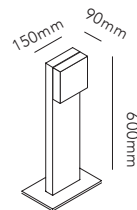

COMPACT 1 STAND

Prices are incl. lamp COMPACT DOWN W1, Black.
Lumen - 190lm

LAMP + STAND	256341 + 256421 - out with stock
DKK	4.872,- EX VAT / 6.090,- INCL VAT
SEK	7.384,- EX VAT / 9.230,- INCL VAT
EURO	677,- EX VAT