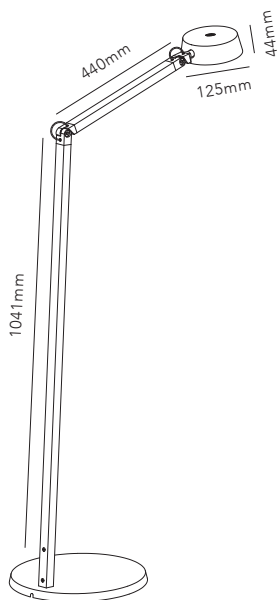

DARK FLOOR

Design: Nital Patel

*Anodized surfaces may vary ±10%.

DARK F1

NEW

15W LED - 220-240V - IP20 - CRI >90
Lumen 910lm (nominal)

BRASS* 3000K	271124	NEW
TITANIUM* 3000K	271123	NEW
ROSE GOLD* 3000K	271122	NEW
CARB. BLACK* 3000K	271121	NEW

DKK	7.996,-	EX VAT / 9.995,-	INCL VAT
SEK	12.116,-	EX VAT / 15.145,-	INCL VAT
EURO	1.111,-	EX VAT	

WHITE 3000K	271120	NEW

DKK	7.596,-	EX VAT / 9.495,-	INCL VAT
SEK	11.516,-	EX VAT / 14.395,-	INCL VAT
EURO	1.055,-	EX VAT