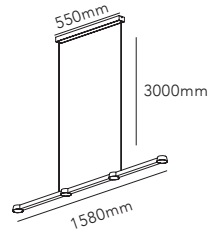

OPTIC LINEAR L1500

4x6W LED - 220-240V - IP20 - CRI >90
Lumen 1500lm

TITANIUM* 2700/3000K	270911
ROSE GOLD* 2700/3000K	270912
CARB. BLACK* 2700/3000K	270910

DKK	6.796,- EX VAT / 8.495,- INCL VAT
SEK	10.300,- EX VAT / 12.875,- INCL VAT
EURO	944,- EX VAT