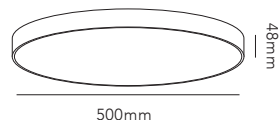

SURFACE 500

32W LED - 230V - IP54 - CRI >90 - Lumen 2660lm

WHITE 3000K	257705
BLACK 3000K	257706
DKK	5.516,- EX VAT / 6.895,- INCL VAT
SEK	8.364,- EX VAT / 10.455,- INCL VAT
EURO	766,- EX VAT