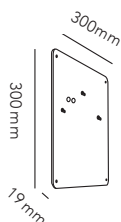

RØRHAT WALL MOUNT

30 x 30 cm - to be completed with lamp

WHITE	256730
BLACK	256731
DKK	636,- EX VAT / 795,- INCL VAT
SEK	900,- EX VAT / 1.125,- INCL VAT
EURO	85,- EX VAT
GALVANIZED	256732
DKK	796,- EX VAT / 995,- INCL VAT
SEK	1.124,- EX VAT / 1.405,- INCL VAT
EURO	106,- EX VAT
COPPER RAW	256733
STAINLESS STEEL	256737
DKK	1.436,- EX VAT / 1.795,- INCL VAT
SEK	2.028,- EX VAT / 2.535,- INCL VAT
EURO	191,- EX VAT