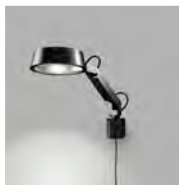

DARK WALL

Design: Nital Patel