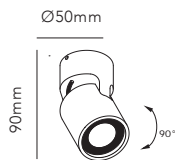

214

TIP 1

4W LED - 230V - IP54 - CRI >90 - Lumen 235lm

WHITE 3000K	258910
BLACK 3000K	258911
DKK	95,- EX VAT / 119,- INCL VAT
SEK	1.452,- EX VAT / 1.815,- INCL VAT
EURO	133,- EX VAT