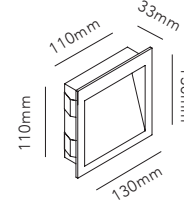

DELI

DELI

Design: Ronni Gol

- mounting box for DELI 1 is included.

- mounting box for DELI 2 is included.

82

DELI 2

4.5W LED - 230V - IP54 - CRI >90 - Lumen 85lm