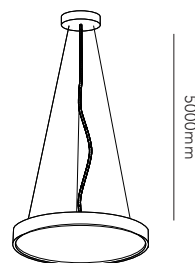

SUSPENSION KIT 5M

Prices are only for the suspence part.

WHITE	257717
BLACK	257718
DKK	476,- EX VAT / 595,- INCL VAT
SEK	724,- EX VAT / 905,- INCL VAT
EURO	66,- EX VAT