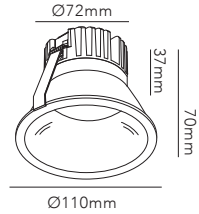

CURVE II Ø110

NEW

15W LED - 220-240V - IP54 - CRI >90 - Lumen 1050lm

BRASS* 2700/3000K	270949	NEW
TITANIUM* 2700/3000K	270948	
ROSE GOLD* 2700/3000K	270947	
CARB. BLACK* 2700/3000K	270946	

DKK	1.356,-	EX VAT / 1.695,-	INCL VAT
SEK	2.060,-	EX VAT / 2.575,-	INCL VAT
EURO	188,-	EX VAT	

WHITE 2700/3000K 270945

DKK	1.276,-	EX VAT / 1.595,-	INCL VAT
SEK	1.940,-	EX VAT / 2.425,-	INCL VAT
EURO	177,-	EX VAT