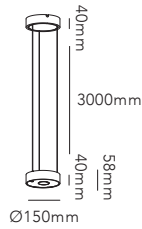

140

ORBIT PENDANT 1

2X7.5W LED - 220-240V - IP20 - CRI >90
Lumen 900lm

TITANIUM* 2700-5000K	270733
ROSE GOLD* 2700-5000K	270734

DKK	6.796,- EX VAT / 8.495,- INCL VAT
SEK	10.300,- EX VAT / 12.875,- INCL VAT
EURO	944,- EX VAT