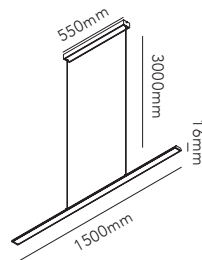

SLIM S1500

34W LED - 220-240V - IP20 - CRI >90 - Lumen 2140lm

WHITE 2700/3000K	280710
BLACK 2700/3000K	280711

DKK	4.716,- EX VAT / 5.895,- INCL VAT
SEK	7.148,- EX VAT / 8.935,- INCL VAT
EURO	655,- EX VAT